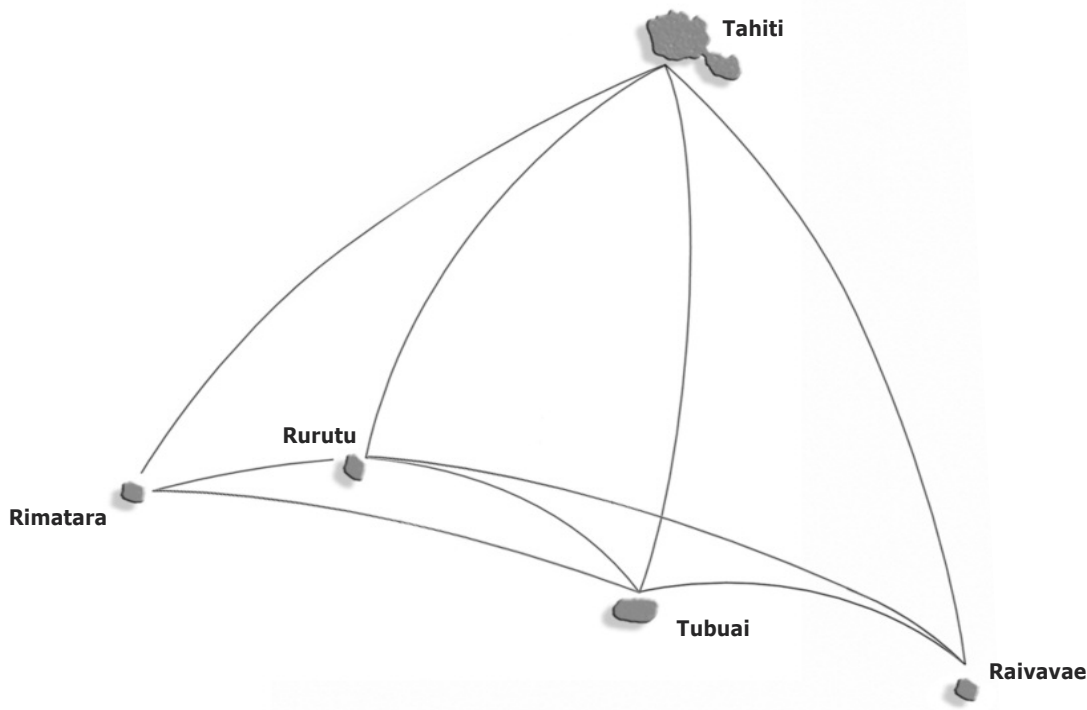

Vol ATR **Tahiti - Raivavae**

JOURS	DÉPART	ARRIVÉE	N° VOL	TARIF(1)	STOP	VALIDITÉ
LUNDI	12:50	15:40	921	*	1	Except 25nov; 27jan; 09mar
	13:00	16:50	922	*	2	25nov; 27jan; 16mar
MERCREDI	07:00	08:50	937	*	0	Except 29jan; 05,12,26feb; 04,11,18mar
VENDREDI	05:45	07:35	931	*	0	13,20,27dec; 03,10jan; 27mar; 03,10apr
	12:30	14:20	936	*	0	29nov; 31jan; 13mar
	13:50	15:40	931	*	0	15,22nov; 06dec; 17,24jan; 07,14,21,28feb; 06,20mar

Vol ATR **Raivavae - Tahiti**

JOURS	DÉPART	ARRIVÉE	N° VOL	TARIF(1)	STOP	VALIDITÉ
LUNDI	16:00	17:55	921	*	0	Except 25nov; 27jan; 09mar
	17:10	19:05	922	*	0	25nov; 27jan; 16mar
MERCREDI	09:10	12:00	937	*	1	Except 29jan; 05,12,26feb; 04,11,18mar
VENDREDI	07:55	10:50	931	*	1	13,20,27dec; 03,10jan; 27mar; 03,10apr
	14:40	18:35	936	*	2	29nov; 31jan; 13mar
	16:00	18:50	931	*	1	15,22nov; 06dec; 17,24jan; 07,14,21,28feb; 06,20mar

TARIFS (1) : couleur du tarif le plus avantageux proposé sur ce vol.
Nombre de sièges limité à la vente. D'autres tarifs sont disponibles par ailleurs.
* = Les tarifs sont bleus/blancs du 12 novembre au 12 décembre 2019; du 13 janvier au 13 février 2020 et du 24 février au 26 mars 2020.
Ils sont blancs du 13 décembre 2019 au 12 janvier 2020; du 14 au 23 février 2020 et du 27 mars au 13 avril 2020.